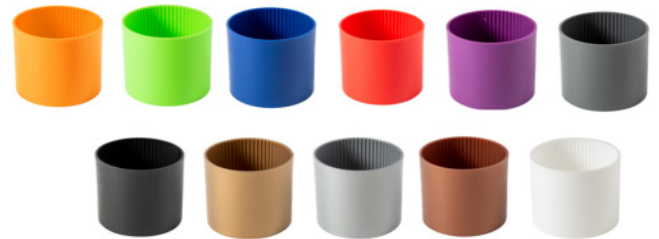

Eco To Go Rice Husk Cups

1	DJ738GR	Eco To Go Rice Husk Cup 8oz 9.8cm 8cm Green	1=1X1
2	DJ738BE	Eco To Go Rice Husk Cup 8oz 9.8cm 8cm Blue	1=1X1
3	DJ738BK	Eco To Go Rice Husk Cup 8oz 9.8cm 8cm Black	1=1X1
4	DJ738PI	Eco To Go Rice Husk Cup 8oz 9.8cm 8cm Pink	1=1X1
5	DJ738PP	Eco To Go Ricehusk Cup 8oz 9.8cm 8cm Purple	1=1X1
6	DJ738RD	Eco To Go Rice Husk Cup 8oz 9.8cm 8cm Red	1=1X1
7	DJ737GR	Eco To Go Rice Husk Cup 12oz 12cm 8.7cm Green	1=1X1
8	DJ737BE	Eco To Go Rice Husk Cup 12oz 12cm 8.7cm Blue	1=1X1
9	DJ737BK	Eco To Go Rice Husk Cup 12oz 12cm 8.7cm Black	1=1X1
10	DJ737PI	Eco To Go Ricehusk Cup 12oz 12cm 8.7cm Pink	1=1X1
11	DJ737PP	Ecotogo Ricehusk Cup 12oz 12cm 8.7cm Purple	1=1X1
12	DJ737RD	Eco To Go Rice Husk Cup 12oz 12cm 8.7cm Red	1=1X1

Eco Takeout

1	E4941JD	Eco Takeout 3 Compartment Large Jade	1=1X1
2	E4942JD	Eco Takeout 1 Compartment Large Jade	1=1X1
3	E4943JD	Eco Takeout 1 Compartment Std Jade	1=1X1
4	E4944JD	Eco Takeout 3 Compartment Std Jade	1=1X1
5	E4945JD	Eco Takeout Soup Container Jade	1=1X1
6	EC012JD	Eco Food Container 12.1 x 12.1cm Jade	1=12X1
7	ED408JD	Eco Take Out Soup Container 473ml Jade	1=12X1
8	ED409JD	Eco Takeout Two Compartment 25.4 x 20.3cm	1=12X1

LEAD TIME MAY APPLY ON CERTAIN PRODUCTS

Sustainability

Coffee Cups

DK011* Coffee Cup 360ml
Colours available are: Black, Copper, Gold, Dark Grey, Lime, Orange, Purple, Red, Royal Blue, Silver and White 1=1X1

Coffee Cup Sleeves

DK012* Coffee Cup Sleeve
Colours available are: Black, Copper, Gold, Dark Grey, Lime, Orange, Purple, Red, Royal Blue, Silver and White 1=1X1

Clear Dessert Pot

BL707 Clear 200ml Dessert Pot 1=1X1