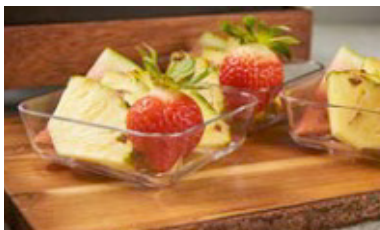

Clear Dessert Pot

BL707 Clear 200ml Dessert Pot 1=1X1

LEAD TIME MAY APPLY ON CERTAIN PRODUCTS