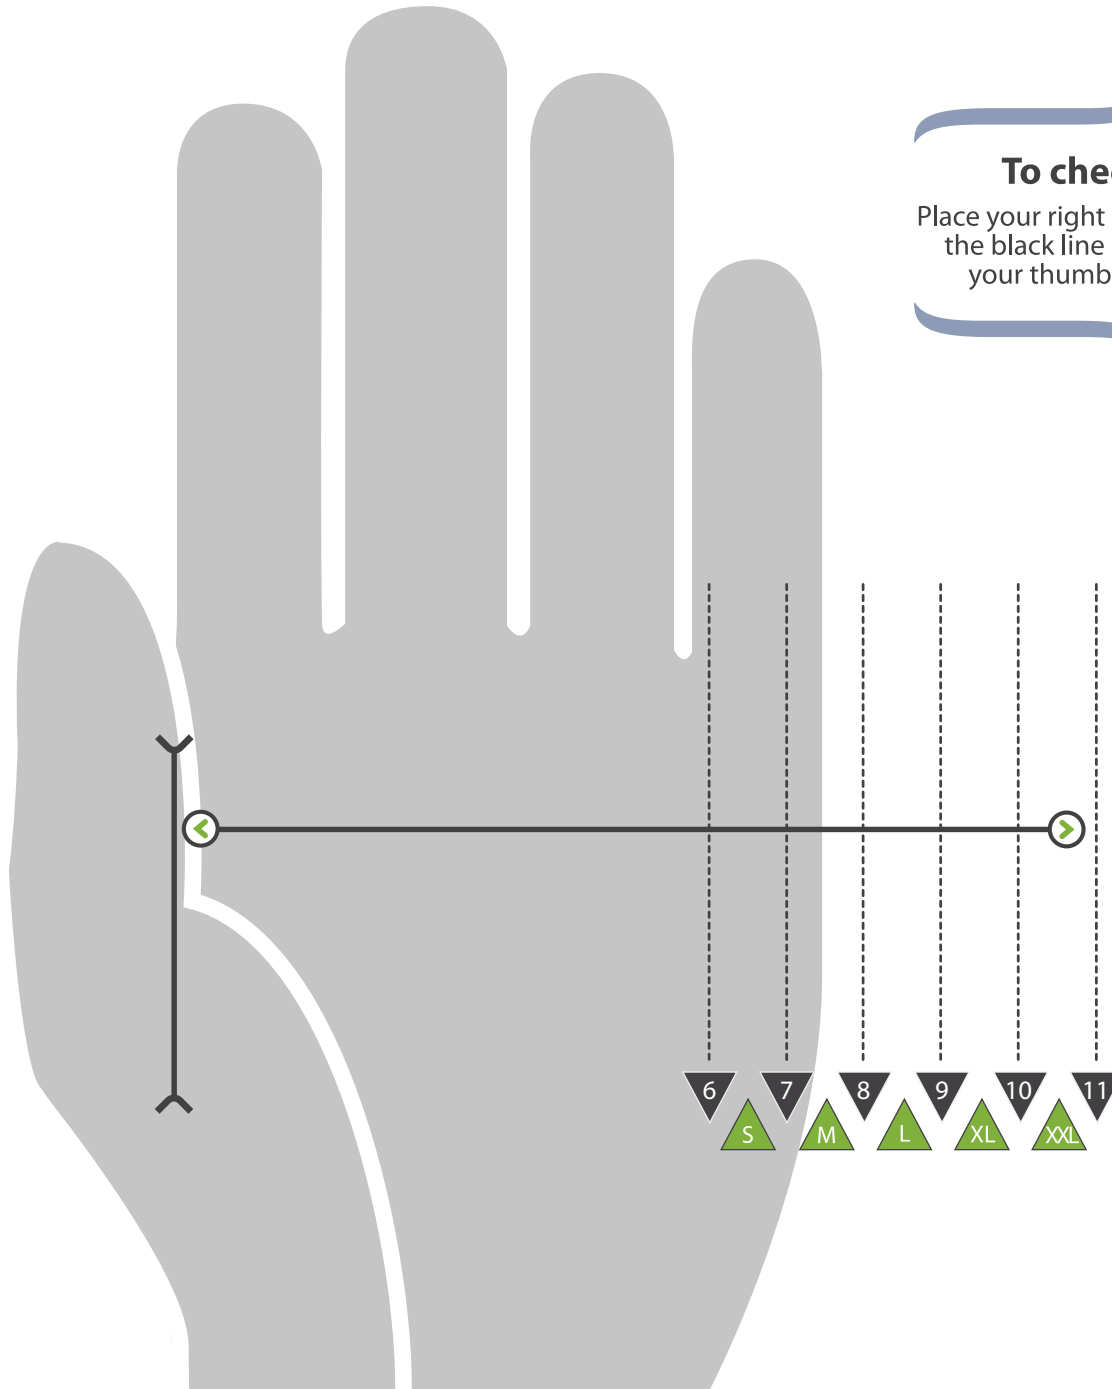

Hand Size Chart.

Print this page at 100%. A4

To check the size
Place your right hand on the diagram, the black line should be between your thumb and index finger.

- 6
- 7
- 8
- 9
- 10
- 11

- S
- M
- L
- XL
- XXL

Size		Glove size further to EN420	Hand (mm)		Glove
			Palm circumference	Length	Minimum Length
6	XS		152	160	220
7	S		178	170	230
8	M		203	182	240
9	L		229	192	250
10	XL		254	204	260
11	XXL		279	215	270